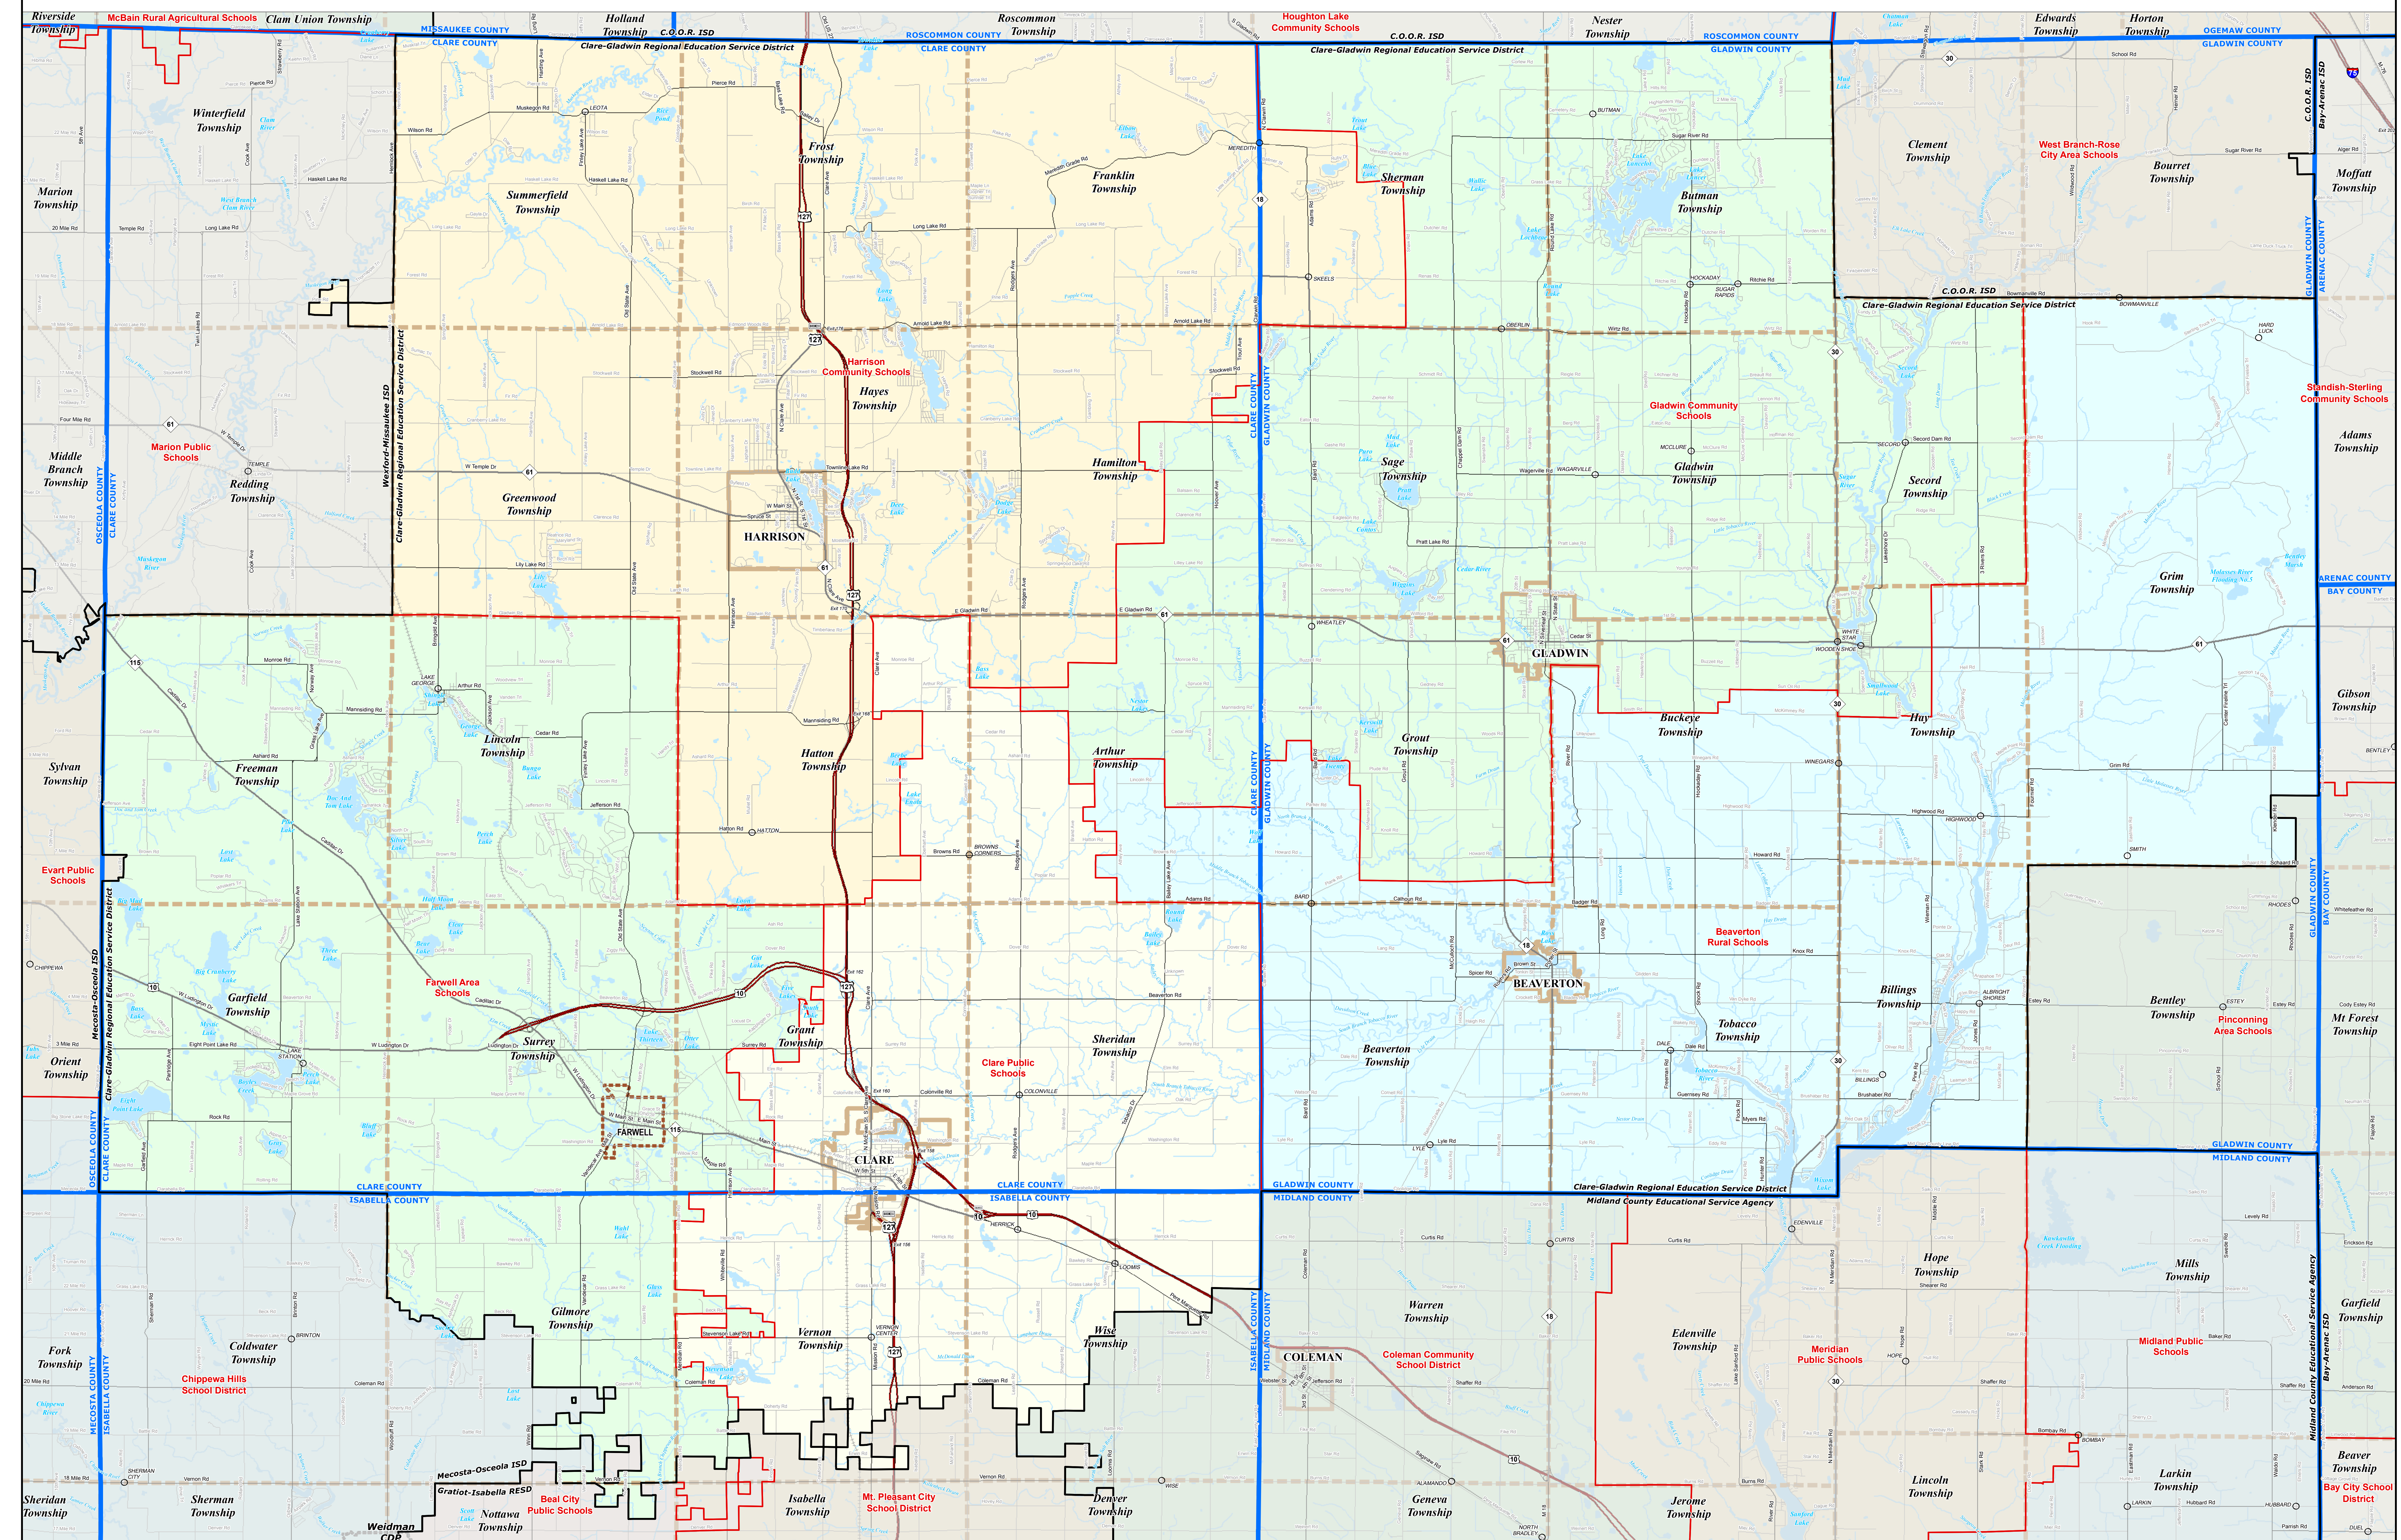

CLARE-GLADWIN REGIONAL EDUCATION SERVICE DISTRICT

0 2.5 5 Miles

11/18/13

Legend

Source: Michigan Geographic Framework, v13a